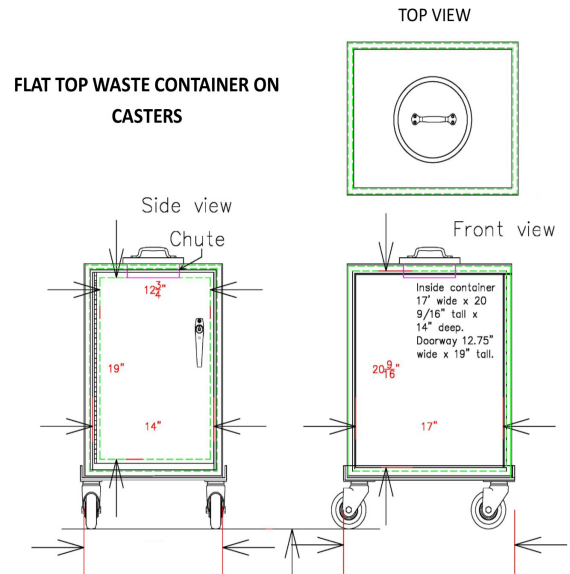

Stainless Steel Waste Container

- Stainless steel waste container on casters
- Lead shielding on all six sides
- Interior Dimensions: 17" W x 20 9/16" T x 14" D
- 8" Diameter opening with a lead lined cover/handle
- Lockable hinged side door
- Stainless steel inside & outside

**Custom Sizes Available!
Contact Us With Your Dimensions**

FTWC-14
FTWC-12
FTWC-1

Flat Top Waste Container on Casters, 1/4" Lead
Flat Top Waste Container on Casters, 1/2" Lead
Flat Top Waste Container on Casters, 1" Lead

Lead Lined Box

- Stainless Steel inside and outside
- Hinged top opening with hole and lead cover
- Lockable
- 1/2" Lead shielding on all 4 sides
- Interior dimensions: 15.5" W x 12.5" D x 14" H
- Exterior dimensions: 18.437" W x 15.125" D x 16.75"
- Weight: 340 lbs

**Can be made to your specifications
Send us your inside dimensions and lead thickness
to get a quote started today!**

LLB-1512

Lead Lined Box with Lockable Hinged Top Opening