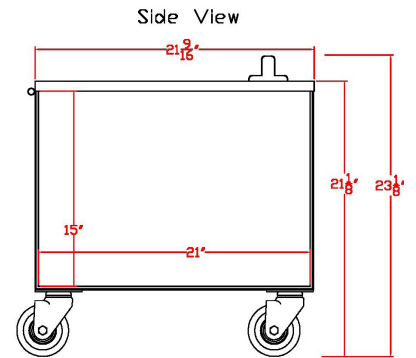

PTI-CLB

Custom Lead-Lined Box

- Stainless steel interior and exterior
- Shielded on all six sides
- Available lead thicknesses: .125", .25", .75", 1"
- Four casters for easy mobility
- Lockable hinged lid with handle

Custom Lead-Lined Box

Pass-Thru Box

Custom fit to meet your specifications!

*Contact Us
For Details*

PTI-PTB

Pass-Thru Box

Shielded Sharps Container

PTI-SSC